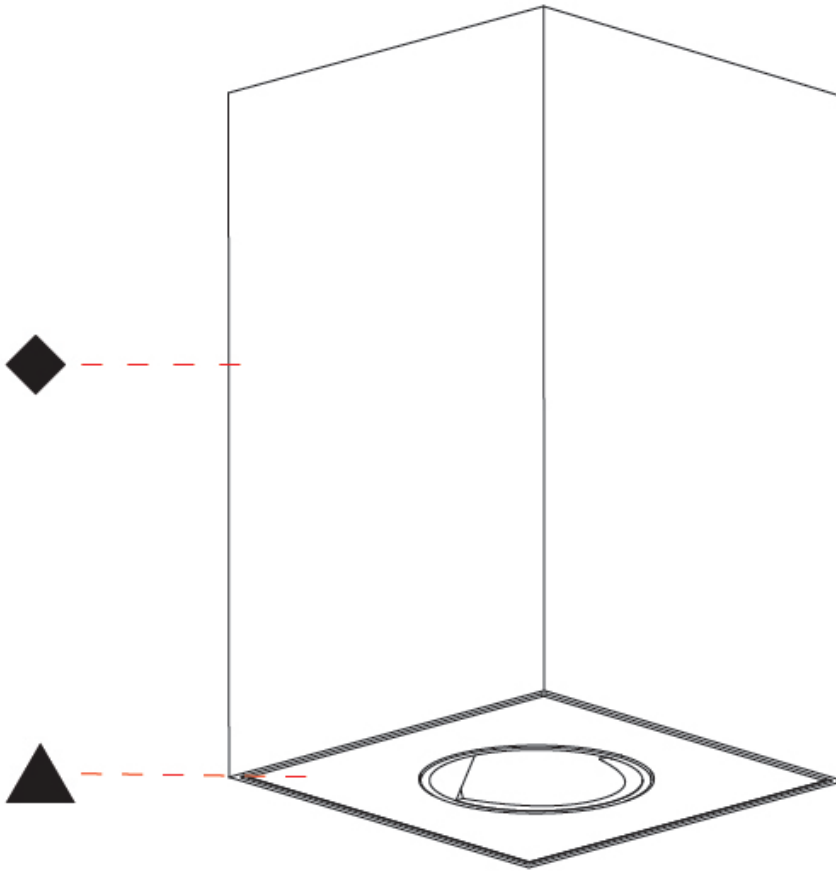

OIKO PRO WALLWASH SURFACE

A3D239-

PROJECT _____

TYPE _____

SPECIFIER _____

QUANTITY _____

DATE _____

A