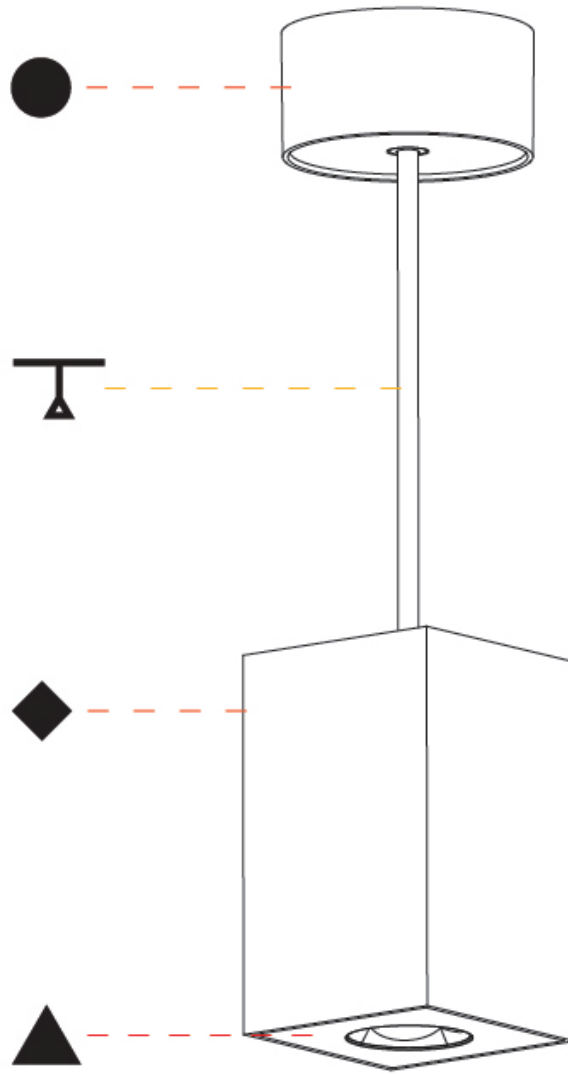

OIKO PRO SQUARE SUSPENSION

A300399-

PROJECT _____

TYPE _____

SPECIFIER _____

QUANTITY _____

DATE _____

A