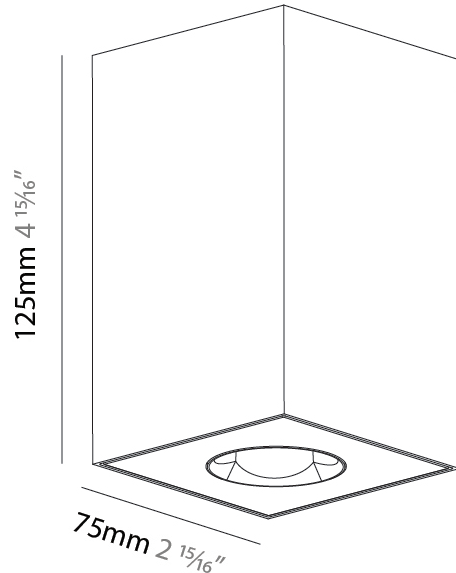

1. To build a product code in our configurator select the specify button on the base model # product page
2. To build a manual product code on this datasheet choose from the options listed below in blue font and add the suffix to the base model #

GENERAL

Series: Oiko Pro Square
Brand: Prolicht
Division: Architectural
Mounting Type: Surface
Mounting Location: Ceiling
Subcategory: Downlight

PHYSICAL

Shape: Square
Length (mm): 75
Length (in): 2 ¹⁵/₁₆
Width (mm): 75
Width (in): 2 ¹⁵/₁₆
Height (mm): 125
Height (in): 4 ¹⁵/₁₆
Light Distribution: Direct
Weight (kg): 0.688
Fixture Finish: SSR / BKV / CWI / CRY / HAB / UFT / ITA / RUA / FTG / MYG / LOD / PUS / FRO / FUP / KIA / POP / BLS / SPG / MEY / GOH / GUM / CHC / COM / ABZ / JAG / OBR / MOS / ROR
Fixture Material: Metal

ELECTRICAL

Lamp Type: LED (Zhaga Standard)
Input Wattage (W): 12..9
Dimming: Tri-Mode (Non-Dimming and Phase Dimming (120Vac only) and 0-10V Dimming)
Driver Included: No
Driver Location: Remote
Driver Type: Constant Current - Universal
Driver Class: Class 2
Input Voltage (V): 120 - 277
Constant Current (MA): 350

LED

Color Temperature (°K): 2700 / 3000 / 3500 / 4000
Max. Delivered Lumen (lm): 1218 / 1214 / 1272 / 1283
Nominal Lumen (lm): 1473 / 1468 / 1538 / 1552
CRI: >90 CRI
Lamp Life (hrs): 50000

OPTICAL

Beam Angle: 34
Adjustability: Fixed

RATINGS AND CERTIFICATIONS

Certified By: Certified for North American Standards
IP rating: IP20