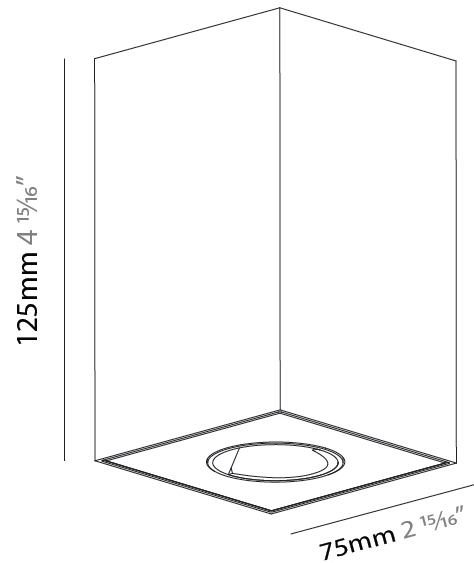

1. To build a product code in our configurator select the specify button on the base model # product page
2. To build a manual product code on this datasheet choose from the options listed below in blue font and add the suffix to the base model #

GENERAL

Series: Oiko Pro Square
Subseries: Oiko Pro Wallwash
Brand: Prolicht
Division: Architectural
Mounting Type: Surface
Mounting Location: Ceiling
Subcategory: Downlight

PHYSICAL

Shape: Square
Diameter (mm): 75
Diameter (in): 2 15/16
Height (mm): 125
Height (in): 4 15/16
Light Distribution: Direct
Weight (kg): 0.688
Fixture Finish: SSR / BKV / CWI / CRY / HAB / UFT / ITA / RUA / FTG / MYG / LOD / PUS / FRO / FUP / KIA / POP / BLS / SPG / MEY / GOH / GUM / CHC / COM / ABZ / JAG / OBR / MOS / ROR
Fixture Material: Metal

ELECTRICAL

Lamp Type: LED (Zhaga Standard)
Input Wattage (W): 12.9
Dimming: Tri-Mode (Non-Dimming and Phase Dimming (120Vac only) and 0-10V Dimming)
Driver Included: No
Driver Location: Remote
Driver Type: Constant Current - Universal
Driver Class: Class 2
Input Voltage (V): 120 - 277

LED

Number of LEDs: 1
Color Temperature (°K): 2700 / 3000 / 3500 / 4000
Max. Delivered Lumen (lm): 1244 / 1220 / 1278 / 1289
Nominal Lumen (lm): 1473 / 1468 / 1538 / 1552
CRI: >90 CRI
Lamp Life (hrs): 50000

OPTICAL

Adjustability: Fixed

RATINGS AND CERTIFICATIONS

Certified By: Certified for North American Standards
IP rating: IP20